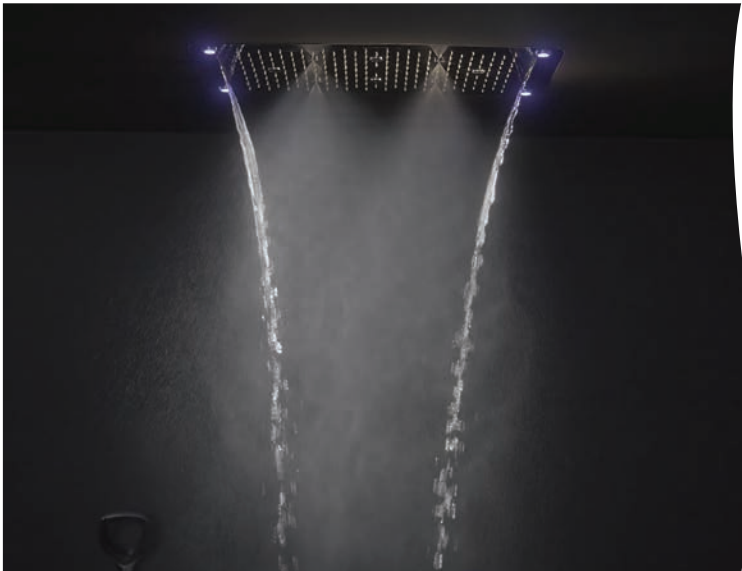

Control Over Multiple
Showering Options

Two Outlet Port Options
For Each Valve

Child Lock For Safety

BSTB501
Neocontrol+ Body
₹ 85,000

BSTU501
Neocontrol+ Upper
₹ 60,000

Rain

Mist

Waterfall

Body Jet

Hand Shower

ESCAPE THE ORDINARY WITH OUR IMMERSIVE SHOWERING INDULGENCE

Morning Delight (Mist + Cascade):

Start your day refreshed and revitalized – feel the stimulating sensations of morning dew on your skin with a gentle mist and cascading water.