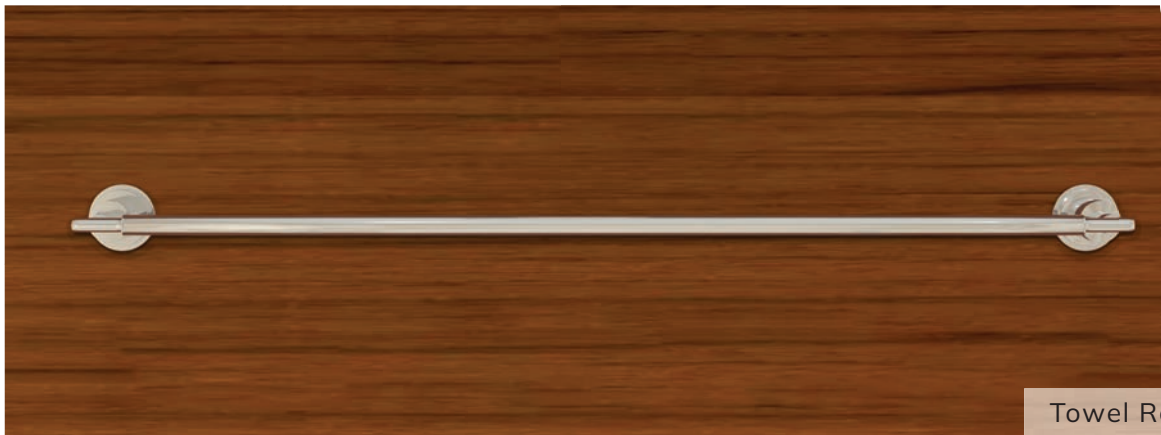

Flush Valve

Bottle Trap

Toilet Paper Holder