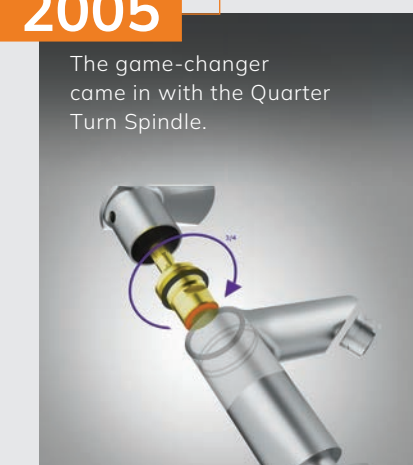

2005

The game-changer came in with the Quarter Turn Spindle.