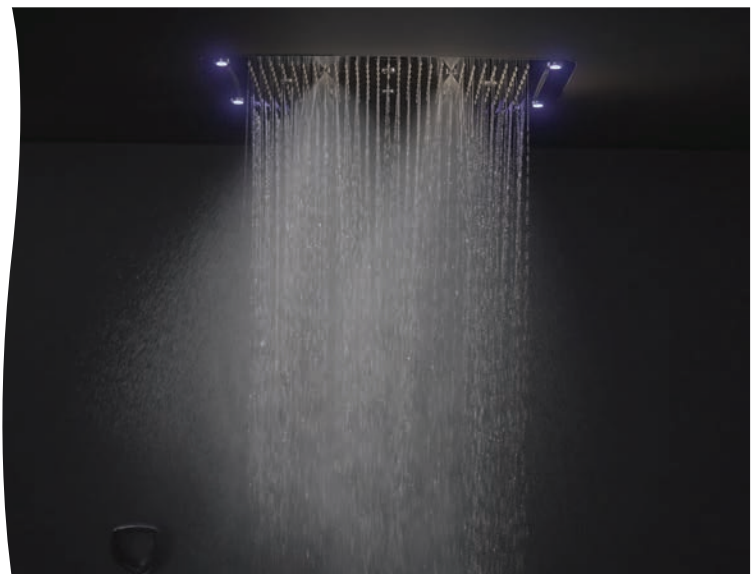

Body Jet

Hand Shower

ESCAPE THE ORDINARY WITH OUR IMMERSIVE SHOWERING INDULGENCE

Morning Delight (Mist + Cascade):

Start your day refreshed and revitalized – feel the stimulating sensations of morning dew on your skin with a gentle mist and cascading water.

Tropical Paradise (Rain + Mist):

Escape to a tropical paradise with each shower. Let the soft drizzles and soothing mist surround you in a refreshing embrace.

Waterfall Retreat (Rain + Cascade):

Seek the ultimate rejuvenation for your body and soul. Experience the luxury of a majestic and cascading waterfall simulation.