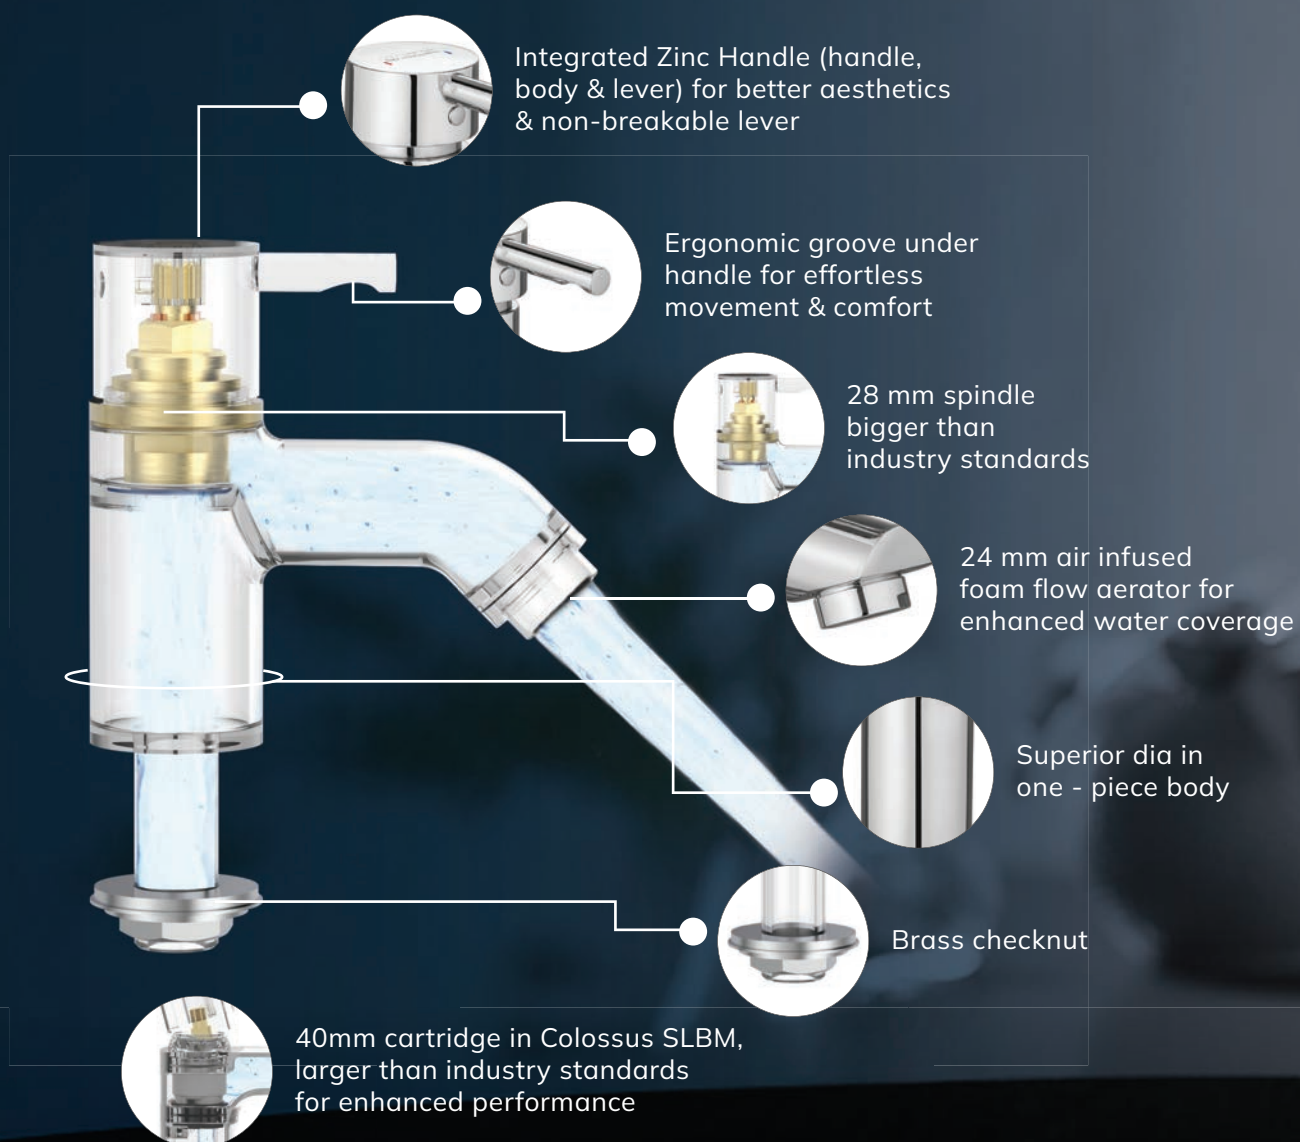

Colossus range is a perfect blend of sturdy single-body design and ergonomic handles crafted for a better grip. The elongated handles not only ensure minimum surface contact but also provide a unique style element to your bath spaces.