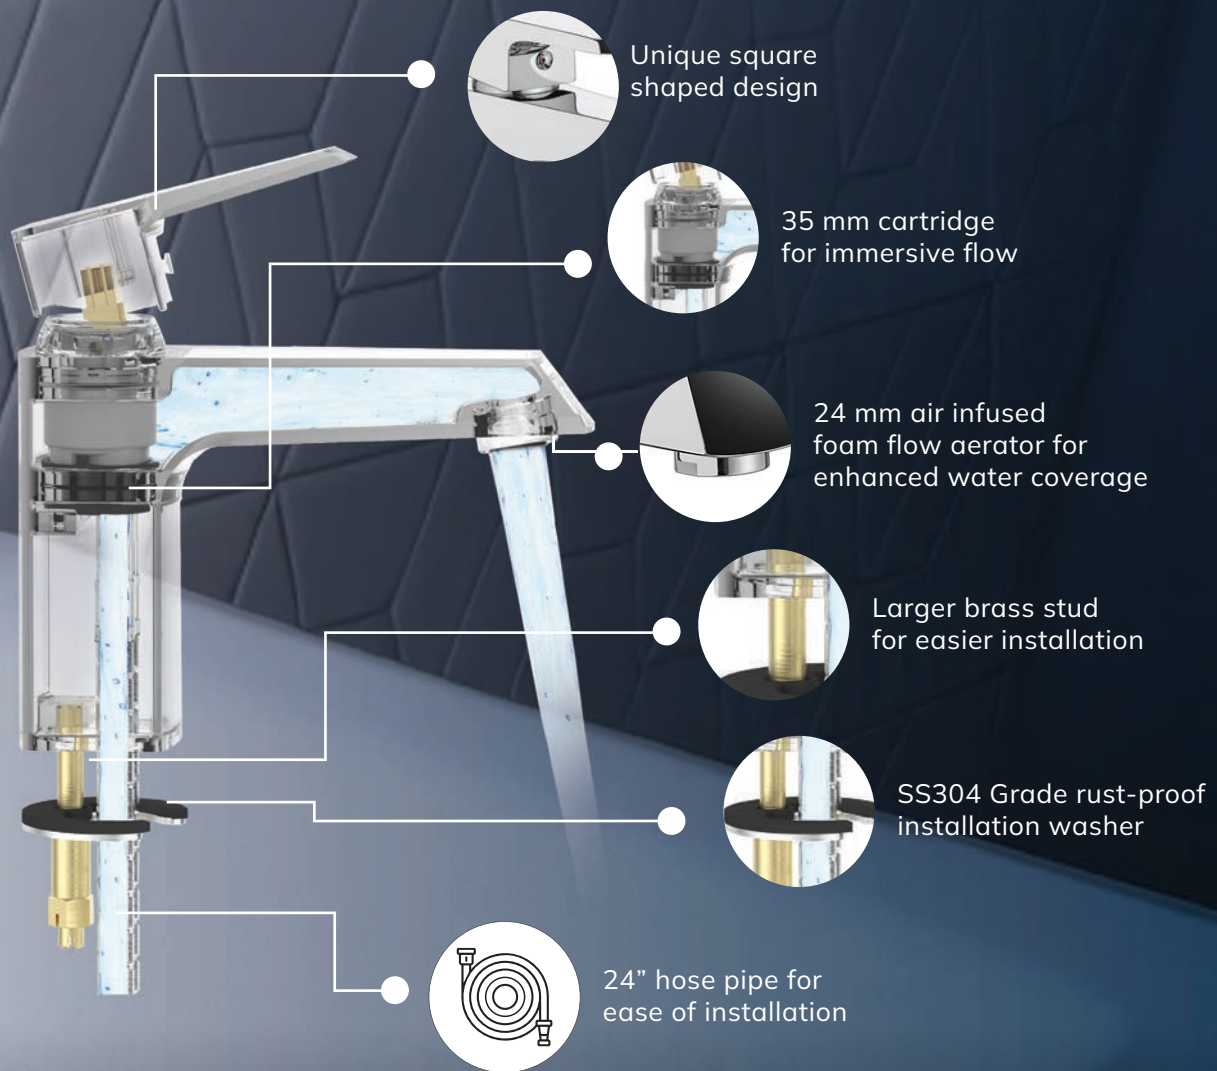

MACU101
UPPER CSC 15 & 20 MM
COMPATIBLE WITH B2CC101,
B2CC102 AND B2FC101
₹1,750

MYSTIC

BATHSENSE

Uncover the mystery of design finesse

One of the best-selling ranges, Mystic carries the simplicity and elegance of its beveled edges along with a durable design. The bevel-shaped handles add a sense of exquisite comfort and effortless operation.