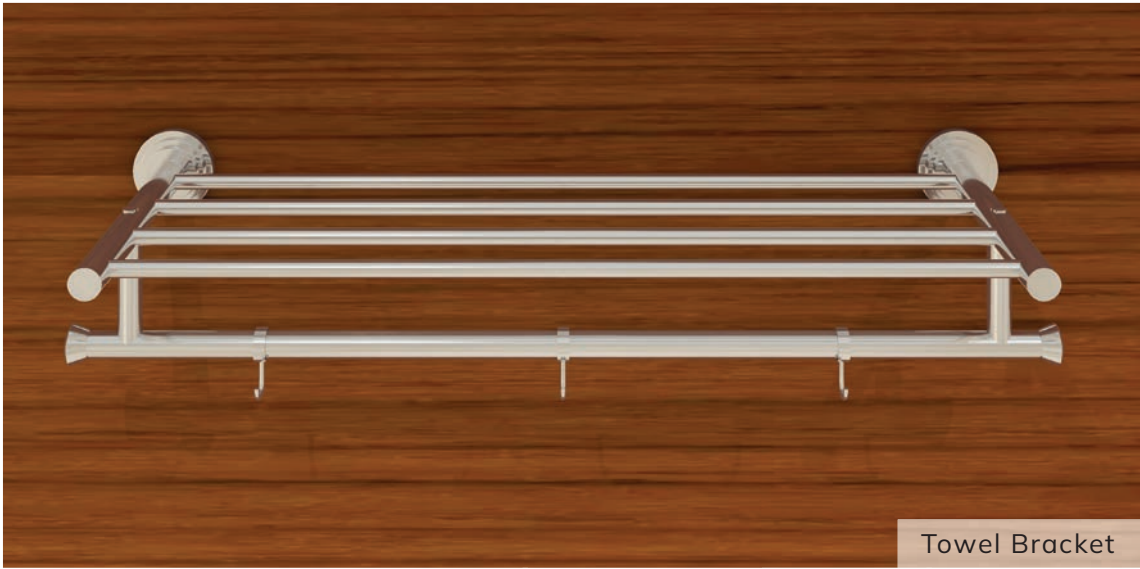

QS24188D
SINGLE BOWL 24X18X8
GREY
₹ 9,850

QS24209AT
SINGLE BOWL 24X20X9
BLACK WITH TAP HOLE
₹10,400

QD45209A
DOUBLE BOWL 45X20X9
BLACK
₹ 21,950

Towel Bracket

Water Valve Body

Bidet Faucet

Extension Nipple

Concealed Body