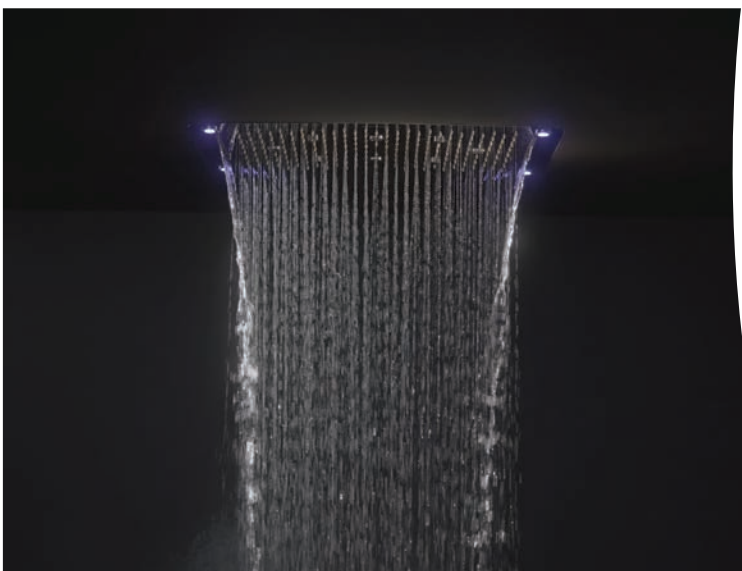

Body Jet

Hand Shower

ESCAPE THE ORDINARY WITH OUR IMMERSIVE SHOWERING INDULGENCE

Morning Delight (Mist + Cascade):

Start your day refreshed and revitalized – feel the stimulating sensations of morning dew on your skin with a gentle mist and cascading water.

Tropical Paradise (Rain + Mist):

Escape to a tropical paradise with each shower. Let the soft drizzles and soothing mist surround you in a refreshing embrace.

Waterfall Retreat (Rain + Cascade):

Seek the ultimate rejuvenation for your body and soul. Experience the luxury of a majestic and cascading waterfall simulation.