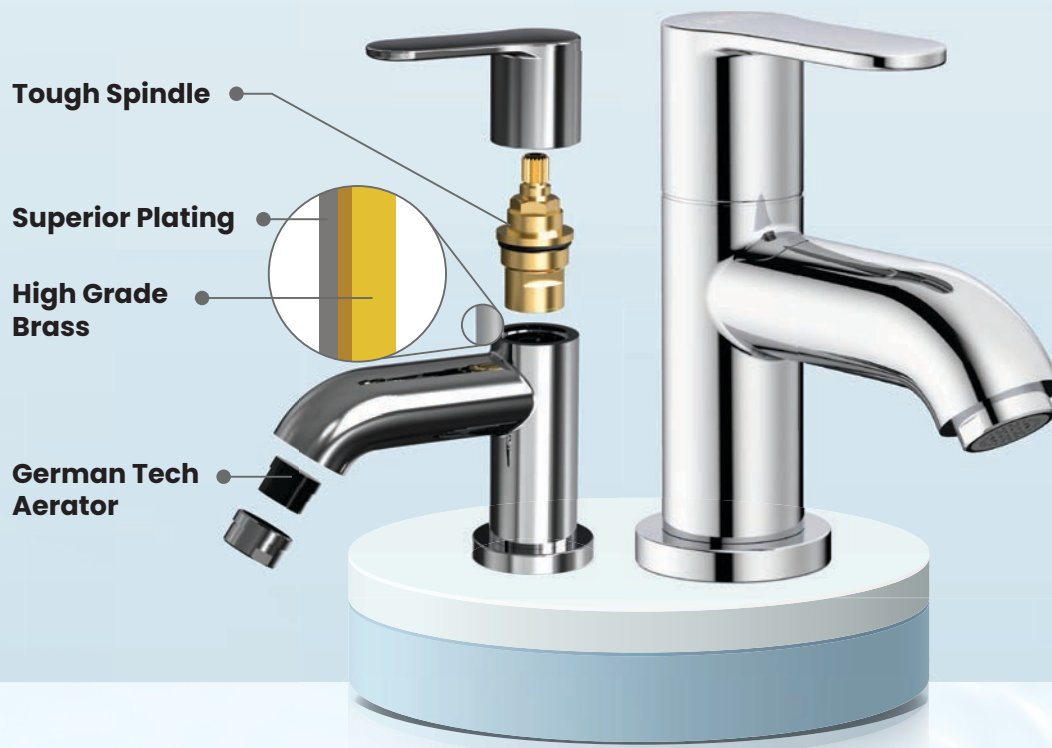

B2FV102
 BODY FV 1.5"
 ₹ 3,800

CC-PN-01
 WITHOUT FRAME
 PNEUMATIC CC TANK
 ₹ 4,500

CC-PN-02
 HALF FRAME
 PNEUMATIC CC TANK
 ₹ 7,800

CC-PN-03
 FULL FRAME
 PNEUMATIC CC TANK
 ₹ 9,600

ESSESS ON, PROBLEMS GONE!