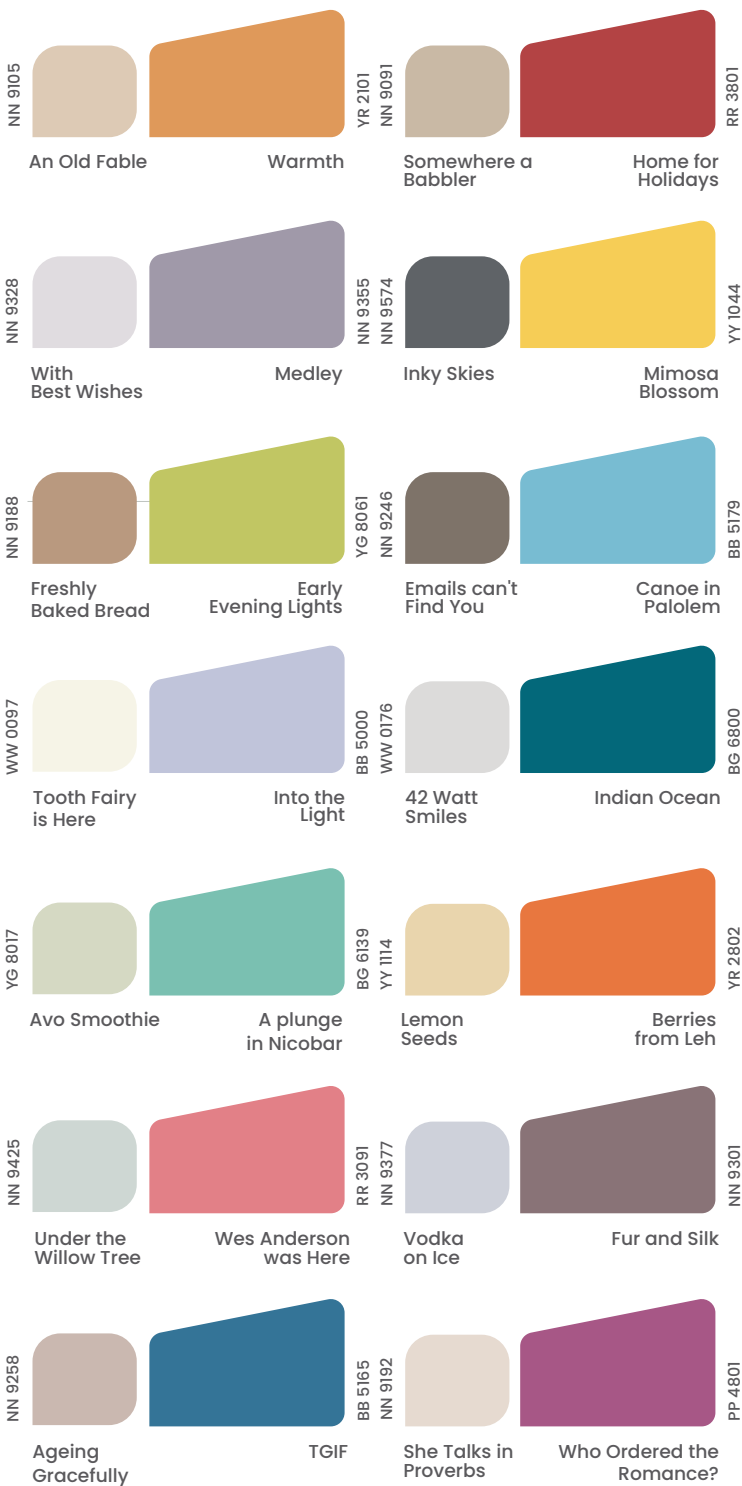

Picasso's Blue Period

BB 5046

Kutchi Night

BB 5111

Salvador Do Mundo

BB 5175

Peacock's Rain Dance

Greens and Yellow-Greens

GG 7155

Everything Grew

GG 7172

Flower Paste

YG 8150

Too Chirpy for Me

GG 7061

Gabbar

YG 8045

Dried Leaves

YG 8801

Sarson ke Phool

GG 7071

Crocodile Green

YG 8803

Raw Mango

YG 8111

Freshly Pound

Popular Combinations

Launching a fresh
new emulsion that offers

1600+ Vibrant Shades*

style

COLOR FRESH

Superior* Whiteness