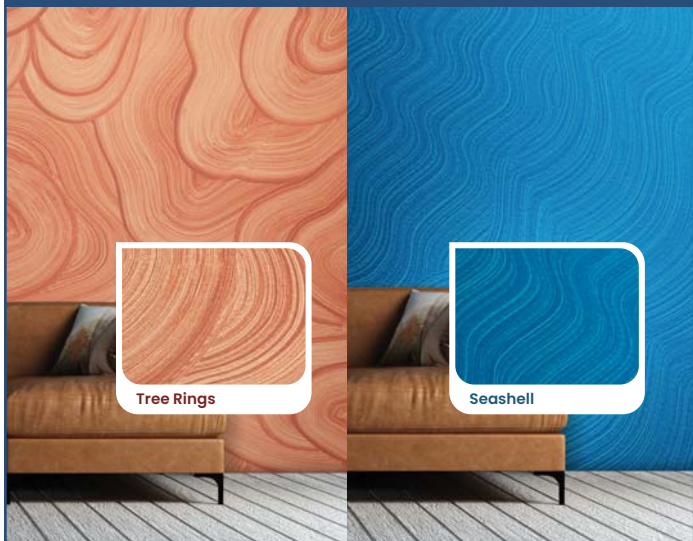

Superior* Opacity

Introducing a smart
paint that delivers

**Superior
Coverage***

style
COLOR SMART

Superior* Brightness

Superior* Colour Retention

Unveiling a premium
paint that delivers

**Superior
Washability***

One
PURE ELEGANCE

Superior* Radiant Shine

Best-in-Class* Smoothness

Presenting the ultimate
luxury paint with PU that gives
**Outstanding
Crack Protection***

One
PURE LEGEND

Ultra Low* Odour and VOC

Softest* Touch and Feel

DREAM HOME, DREAM FINISHES

Tree Rings

Seashell

Transform your spaces with our exclusive designer walls.
For more options, explore Birla Opus One Design collection.

OPUS INTERIORS FINISHES RANGE

Matt

Soft Sheen

Sheen

Want to look at more colour options?

Scan QR code to know more or Call @ 1800 123 1234

Given shade(s) may vary with light and wall conditions. Shade availability may vary by product. Consult your nearest authorised dealer to determine availability.