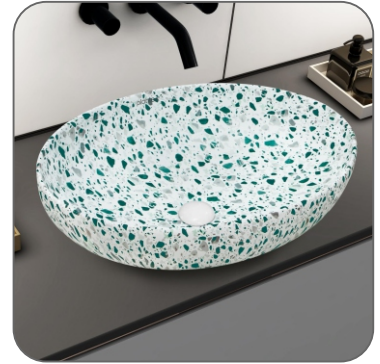

APS-ALPHA-NS-GREY-marble
(Size: 45.5 x 32.5 x 13 cm)

APS-CRETA-NS-203-marble
(Size: 59 x 38 x 14 cm)

APS-SPIRAL-1013-marble
(Size: 45.5 x 38.5 x 17 cm)

APS-BALL-1303-marble
(Size: 49.5 x 35 x 15.5 cm)

APS-DIAMOND-M-BLACK
(Size: 61.5 x 35 x 12 cm)

APS-1079-leelee-whit-oval
(Size: 49 x 32.5 x 14 cm)

APS-1081-dove-whit-oval
(Size: 41 x 30.5 x 14 cm)

APS-3693-Fiona
(Size: 47.5 x 36.5 x 12.5 cm)

APS-3695-Mayara
(Size: 49 x 39.5 x 13.5 cm)

APS-10006-QAS-blck-gry
(Size: 86.5 x 41x 41 cm)

APS-10094-QWT-white-round
(Size: 40.5 x 40.5 x 15 cm)

APS-10098-QWT-white triangle
(Size: 62 x 47 x 12.5 cm)

APS-11001-marble-white-oval
(Size: 51.5 x 38 x 14 cm)

APS-11003-light-grey-oval
(Size: 51.5 x 39.5 x 13.5 cm)